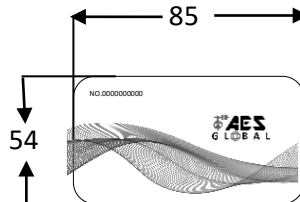

PROXCARD-125K-AES-50PK

50 Pack Proximity Card
-125KHz fixed 10 digit code Card.
-Add to intercom remotely by SMS text or APP.