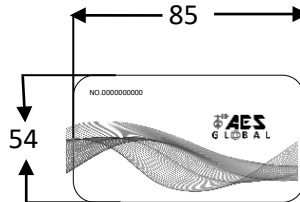

PROXCARD-125K-AES-10PK

10 Pack Proximity Card
-125KHz fixed 10 digit code Card.
-Add to intercom remotely by SMS text or APP.