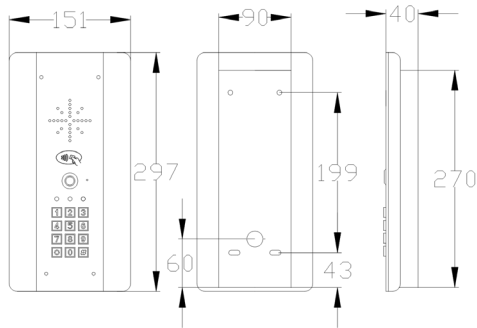

Call Panel prox
Dimensions

— **603-IMPK CALL PANEL**

— **603-ABK/ASK PROX CALL PANEL**

— **603-IMPK-PED CALL PANEL**

603-EH

Additional handsets (up to total of 4 max per intercom, can be a mix and match of both styles.)