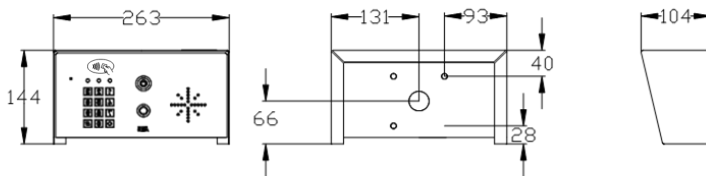

Call Panel prox
Dimensions

— **603-IMPK CALL PANEL**

— **603-ABK/ASK PROX CALL PANEL**

— **603-IMPK-PED CALL PANEL**

603-EH

Additional handsets (up to total of 4 max per intercom, can be a mix and match of both styles.)