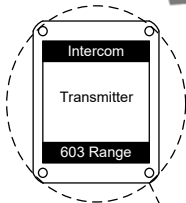

D.E.C.T 603 PROX

Digital Enhanced Cordless
Telecommunications

Technical Details

Outdoor Unit		Indoor Unit	
Relays	2	Power Supply	Charging Base = 5v dc. Wall Unit = 12v dc.
Construction	Marine Stainless & Powder Coated Aluminium	Volume Adjust	Yes
Keypad Relays	3	Voicemail Capacity	16
Power Supply	24v DC (included)	Calling Between Handsets	Yes
Current Consumption	65mA Standby, 400mA Calling	Tag/Card Type	125kHz fixed digit code card, passive type
		Tag/Card Quantity	200 permanent, 20 time restricted, 30 temporary users

D.E.C.T 603

Digital Enhanced Cordless
Telecommunications

Up to 500m
expected working
range*

Perimeter wall/fence

PROX CARD/ TAG ACCESS

*Range varies according to
building construction, obstacles,
shrubs, trees, height of transmitter,
etc.