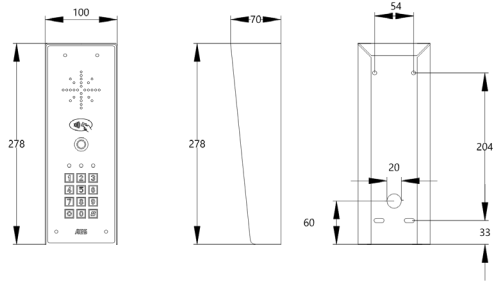

Call Panel prox
Dimensions

— **603-IMPK CALL PANEL**

— **603-ABK/ASK PROX CALL PANEL**

— **603-IMPK-PED CALL PANEL**

603-EH

Additional handsets (up to total of 4 max per intercom, can be a mix and match of both styles.)