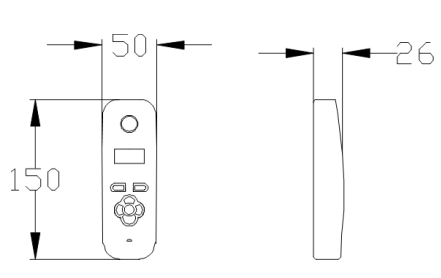

Call Panel prox
Dimensions

— **603-IMPK CALL PANEL**

— **603-ABK/ASK PROX CALL PANEL**

— **603-IMPK-PED CALL PANEL**

603-EH

Additional handsets (up to total of 4 max per intercom, can be a mix and match of both styles.)