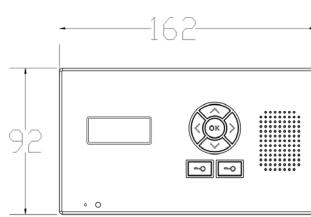

603-HF-EH

Additional handsets (up to total of 4 max per intercom, can be a mix and match of both styles.)