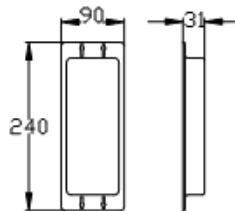

603-HF-EH

Desktop Bracket

Wall Mount Bracket

Additional handsets (up to total of 4 max per intercom, can be a mix and match of both styles.)

603-WIFIA

Range boosting antenna which can be added to transmitter at gate and also optionally to the handsfree monitor type. One antenna can boost range by 30%. Comes with 2 metre antenna cable (RG174 with SMA male connector).